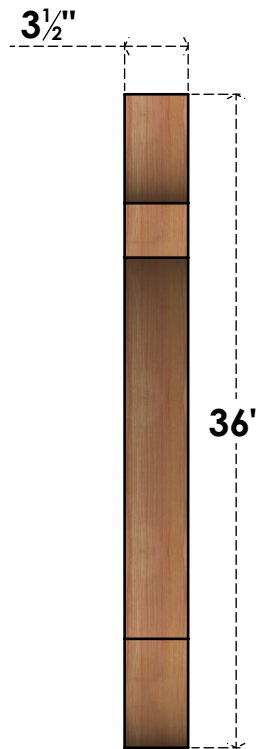

# BRC04X36X36OLY00SWR

3 1/2"W X 36"D X 36"H OLYMPIC SMOOTH BRACE, WESTERN RED CEDAR

**SIDE**

**FRONT**

EKENA MILLWORK  
 2300 WEST MAIN ST.  
 CLARKSVILLE, TX 75426  
 TOLL FREE: 866-607-0453  
 WWW.EKENAMILLWORK.COM

**NOTES**

1. INSTALLATION TO BE COMPLETED IN ACCORDANCE WITH MANUFACTURER'S SPECIFICATIONS.
2. DRAWING MAY NOT BE TO SCALE
3. THIS DRAWING IS INTENDED FOR DESIGN AND PLANNING PURPOSES ONLY.
4. ALL INFORMATION CONTAINED HEREIN WAS CURRENT AT THE TIME OF DEVELOPMENT BUT MUST BE REVIEWED AND APPROVED BY THE PRODUCT MANUFACTURER TO BE CONSIDERED ACCURATE.
5. PRODUCTS ARE NOT KILN DRIED. THIS ITEM IS UNIQUE AND WILL CONTAIN THE NATURAL VARIATIONS THAT THE WOOD SPECIES OFFERS. THIS MAY RESULT IN VARIATIONS UP TO 1/4"