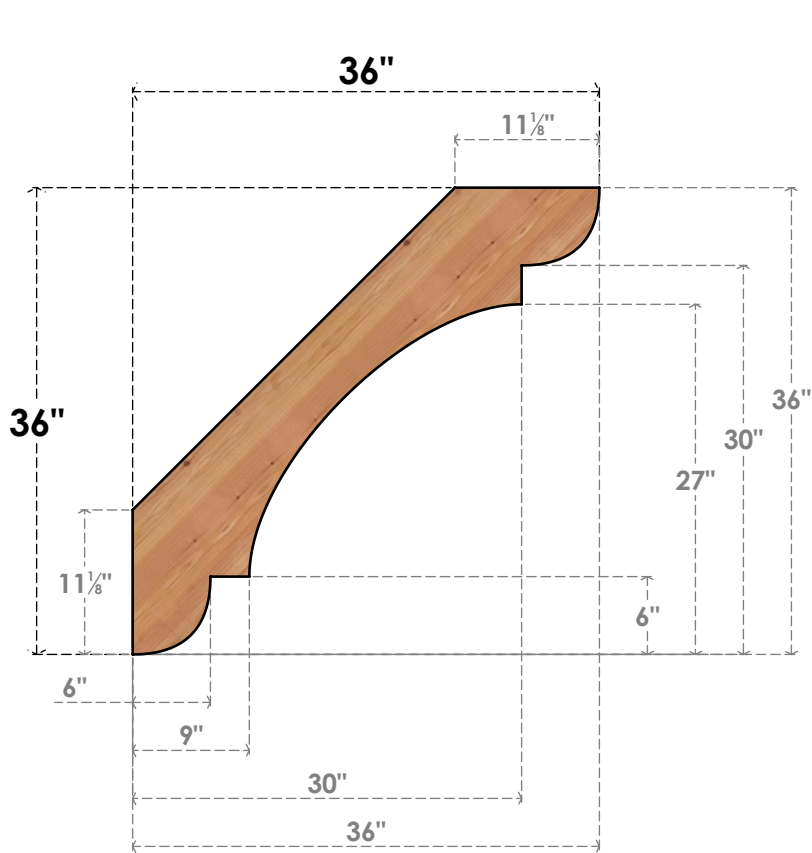

# BRC04X36X36OLY00SWR

3 1/2"W X 36"D X 36"H OLYMPIC SMOOTH BRACE, WESTERN RED CEDAR

**SIDE**

**FRONT**

EKENA MILLWORK  
 2300 WEST MAIN ST.  
 CLARKSVILLE, TX 75426  
 TOLL FREE: 866-607-0453  
 WWW.EKENAMILLWORK.COM

**NOTES**

1. INSTALLATION TO BE COMPLETED IN ACCORDANCE WITH MANUFACTURER'S SPECIFICATIONS.
2. DRAWING MAY NOT BE TO SCALE
3. THIS DRAWING IS INTENDED FOR DESIGN AND PLANNING PURPOSES ONLY.
4. ALL INFORMATION CONTAINED HEREIN WAS CURRENT AT THE TIME OF DEVELOPMENT BUT MUST BE REVIEWED AND APPROVED BY THE PRODUCT MANUFACTURER TO BE CONSIDERED ACCURATE.
5. PRODUCTS ARE NOT KILN DRIED. THIS ITEM IS UNIQUE AND WILL CONTAIN THE NATURAL VARIATIONS THAT THE WOOD SPECIES OFFERS. THIS MAY RESULT IN VARIATIONS UP TO 1/4"